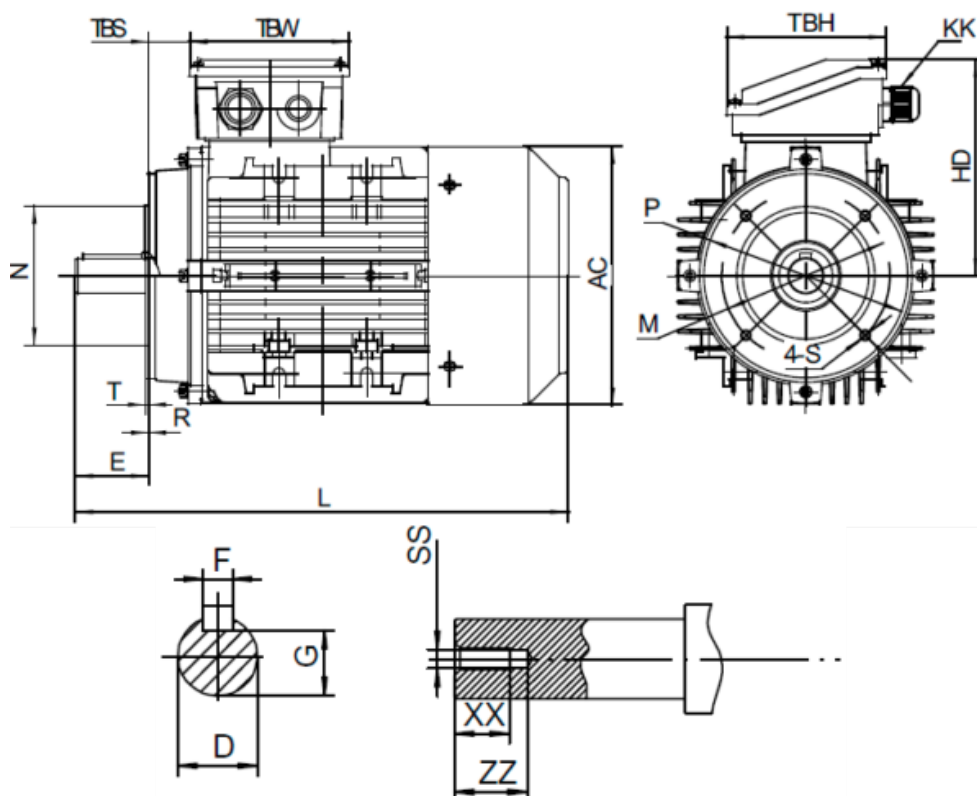

# Data Sheet

Article number: 2516000254150140

Description: Kleedrive T2A 633-4 0.25kw 1400 rpm UL/CSA  
3x230/400V 50HZ IP55 B14 PTO

## Measures

AA = 124	L = 215	TBH = 98
AC = Ø122	M = Ø75	TBS = 10
AD = 170	N = Ø60	TBW = 98
D = Ø11	P = Ø90	XX = 10
E = 23	R = 0	ZZ = 14
F = 4	S = M5	
G = 8.5	SS = M4	
HD = 107	T = 2.5	